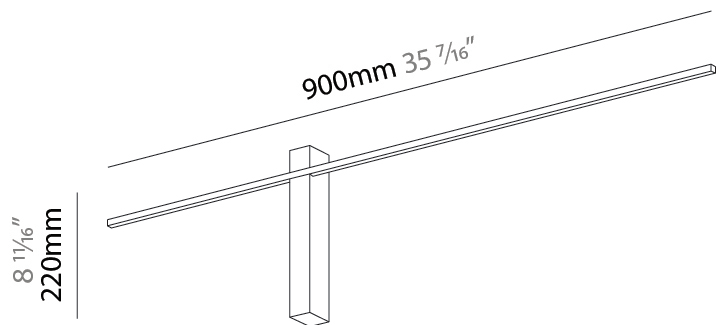

JUST BLACK LINE SURFACE

A33300-

base number LED
Dimming

1. To build a product code in our configurator select the specify button on the base model # product page
2. To build a manual product code on this datasheet choose from the options listed below in blue font and add the suffix to the base model #

GENERAL

Series: Just Black Line
Brand: Prolicht
Division: Architectural
Mounting Type: Surface
Mounting Location: Wall
Subcategory: Wall Effect

PHYSICAL

Shape: Rectangle
Length (mm): 900
Length (in): 35 7/16
Width (mm): 30
Width (in): 1 3/16
Height (mm): 40
Height (in): 1 9/16
Light Distribution: Indirect
Fixture Finish: BLK
Fixture Material: Aluminum

ELECTRICAL

Lamp Type: LED (Zhaga Standard)
Input Wattage (W): 11
Total Output Wattage (W): 10
Dimming: [Non-Dimmable](#)
Driver Included: Yes
Driver Location: Integrated
Driver Type: Constant Current - Universal
Driver Class: Class 2
Input Voltage (V): 120 - 277
Constant Current (mA): 400
Upon Request: Tri-Mode Dimming

LED

Color Temperature (°K): 3000
Max. Delivered Lumen (lm): 535
Nominal Lumen (lm): 535
CRI: >80 CRI
Lamp Life (hrs): 50000

OPTICAL

Beam Angle: 178
Adjustability: Fixed

RATINGS AND CERTIFICATIONS

Certified By: CSA Certified to UL and CSA Standards
IP rating: IP20